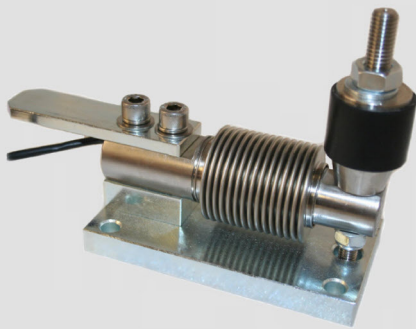

Weighing and Radio Technology

- Load cells
- Load pins
- Dynamometers
- Displays
- Overload relays
- Safety equipment for cranes

Customized load pins and load cells.

Load cells

Dynamometers

Overload Relays

Radio Remote Controls & Joysticks

Displays