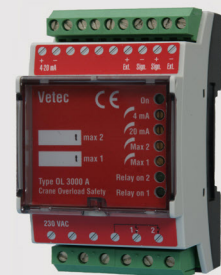

Weighing and Radio Technology

- Load cells
- Load pins
- Dynamometers
- Displays
- Overload relays
- Safety equipment for cranes

Customized load pins and load cells.

Load cells

Dynamometers

Overload Relays

Radio Remote Controls & Joysticks

Displays