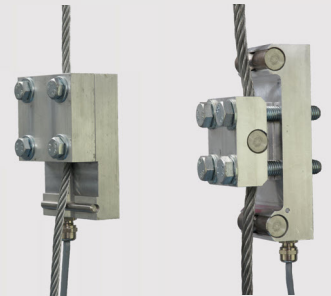

Weighing and Radio Technology

- Load cells
- Load pins
- Dynamometers
- Displays
- Overload relays
- Safety equipment for cranes

Customized load pins and load cells.

Load cells

Dynamometers

Overload Relays

Radio Remote Controls & Joysticks

Displays